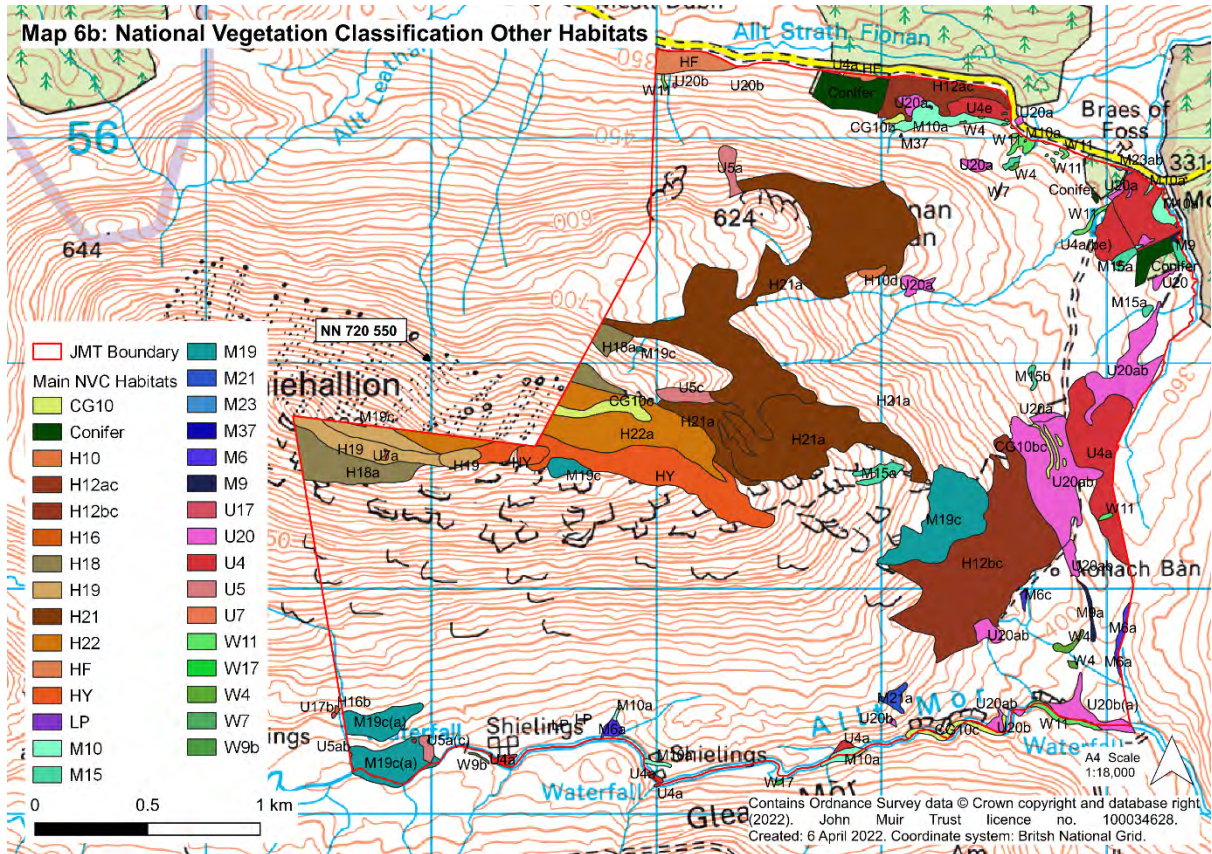

Map 1: Location of East Schiehallion Woodland in Context of the Wider Landscape

Map 2: East Schiehallion John Muir Trust Property Boundary

Map 4: Archaeological Features and Designations

Map 5: Woodland Management Objectives

Map 9: Proposed Fencing and Gates / Crossing Points