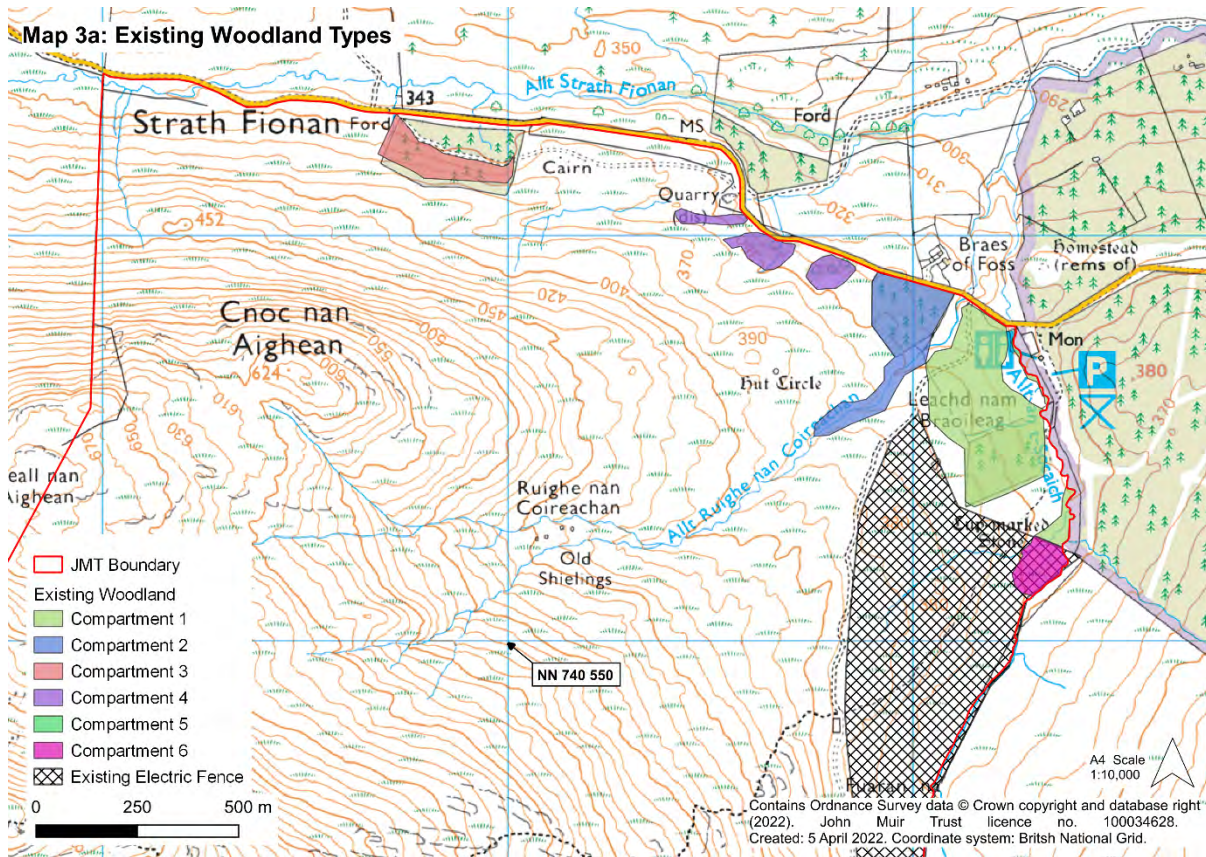

Map 1: Location of East Schiehallion Woodland in Context of the Wider Landscape

Map 2: East Schiehallion John Muir Trust Property Boundary

Map 4: Archaeological Features and Designations

Map 5: Woodland Management Objectives

Map 9: Proposed Fencing and Gates / Crossing Points