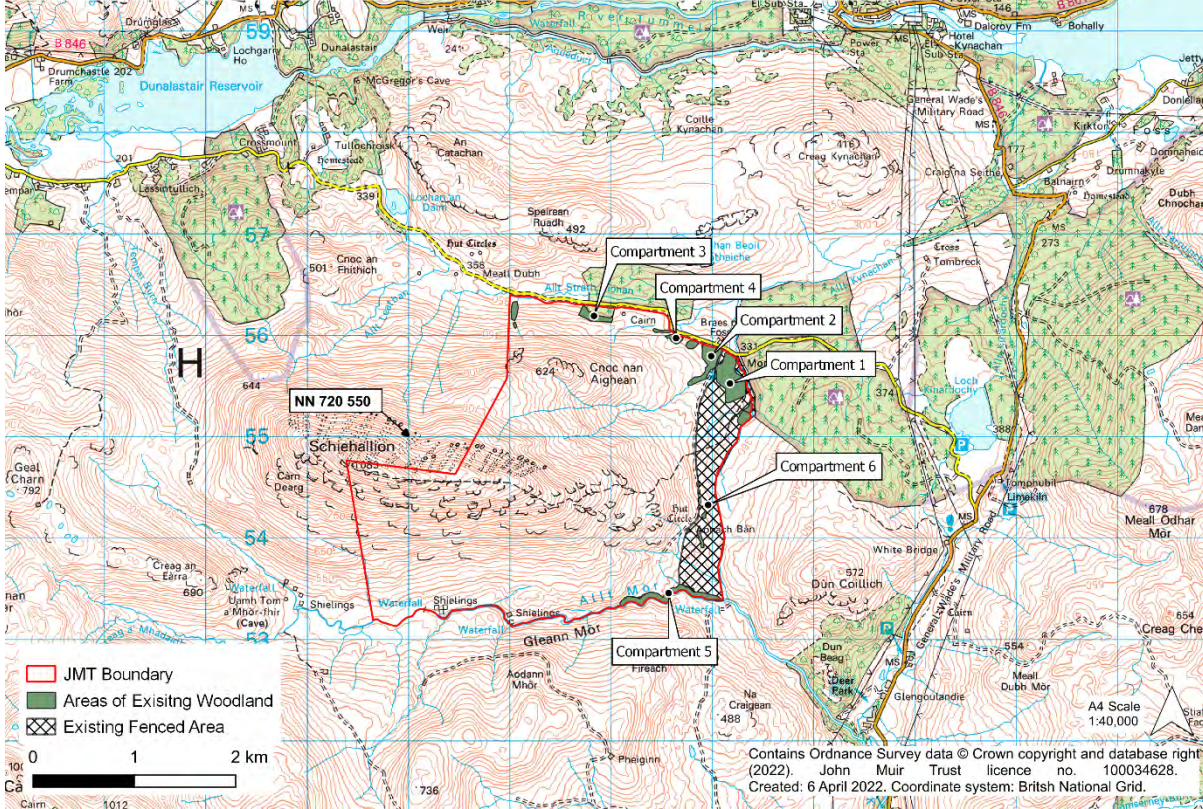

Map 1: Location of East Schiehallion Woodland in Context of the Wider Landscape

Map 2: East Schiehallion John Muir Trust Property Boundary

Map 4: Archaeological Features and Designations

Map 5: Woodland Management Objectives

Map 9: Proposed Fencing and Gates / Crossing Points