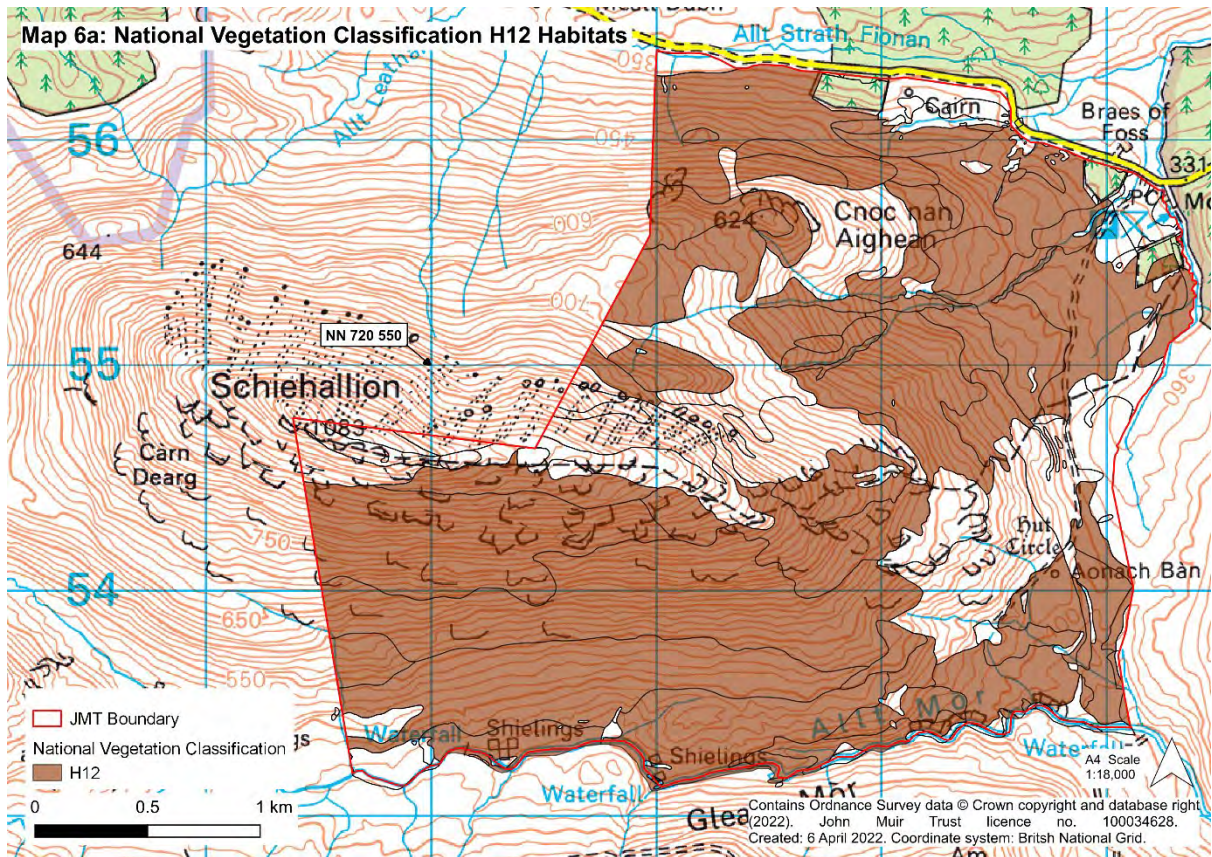

Map 1: Location of East Schiehallion Woodland in Context of the Wider Landscape

Map 2: East Schiehallion John Muir Trust Property Boundary

Map 4: Archaeological Features and Designations

Map 5: Woodland Management Objectives

Map 9: Proposed Fencing and Gates / Crossing Points