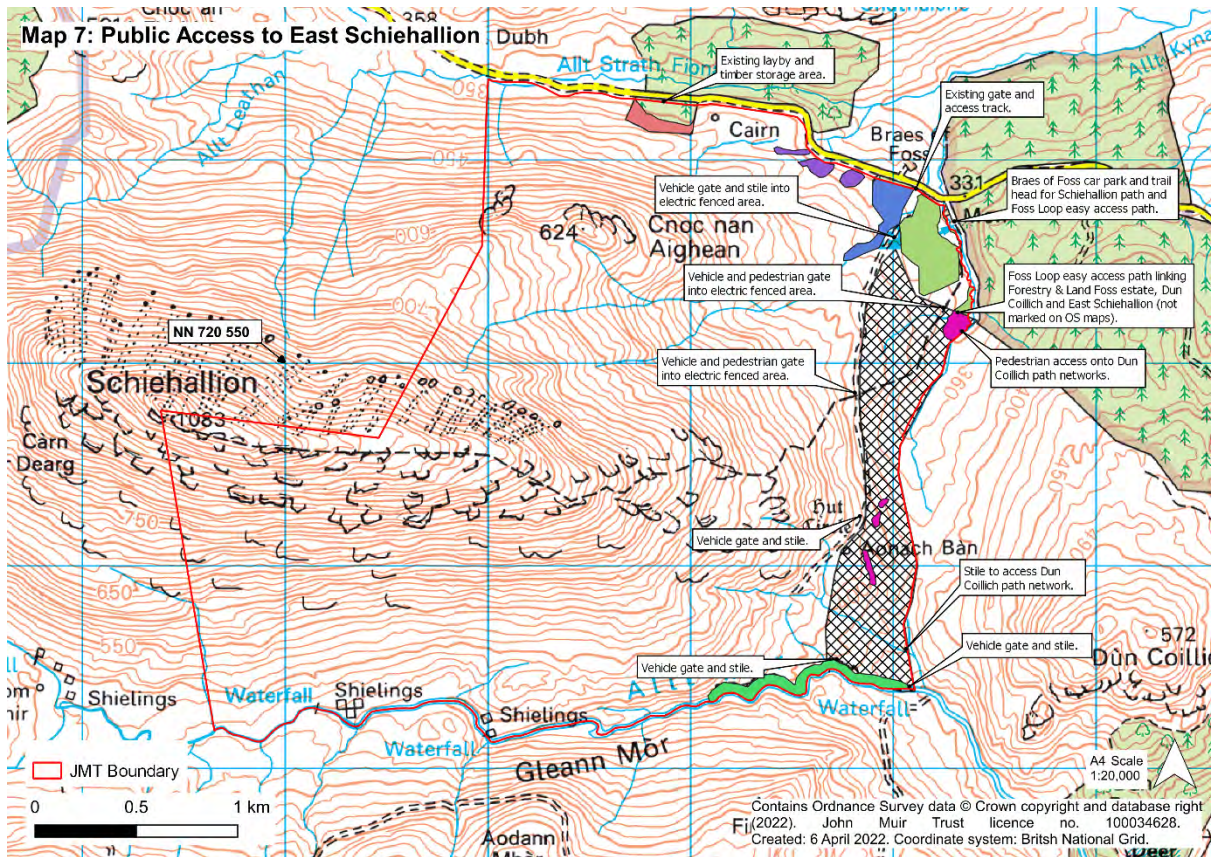

Map 1: Location of East Schiehallion Woodland in Context of the Wider Landscape

Map 2: East Schiehallion John Muir Trust Property Boundary

Map 4: Archaeological Features and Designations

Map 5: Woodland Management Objectives

Map 9: Proposed Fencing and Gates / Crossing Points