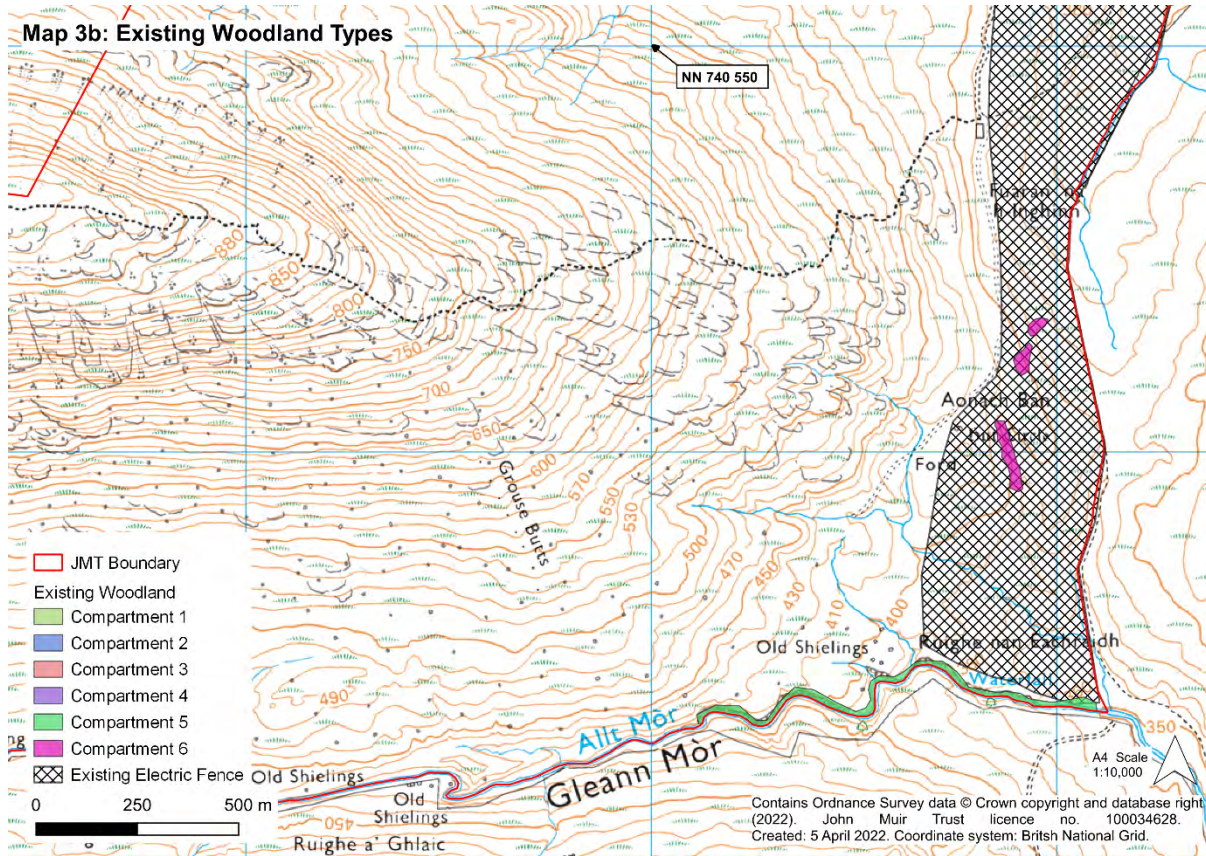

Map 1: Location of East Schiehallion Woodland in Context of the Wider Landscape

Map 2: East Schiehallion John Muir Trust Property Boundary

Map 4: Archaeological Features and Designations

Map 5: Woodland Management Objectives

Map 9: Proposed Fencing and Gates / Crossing Points