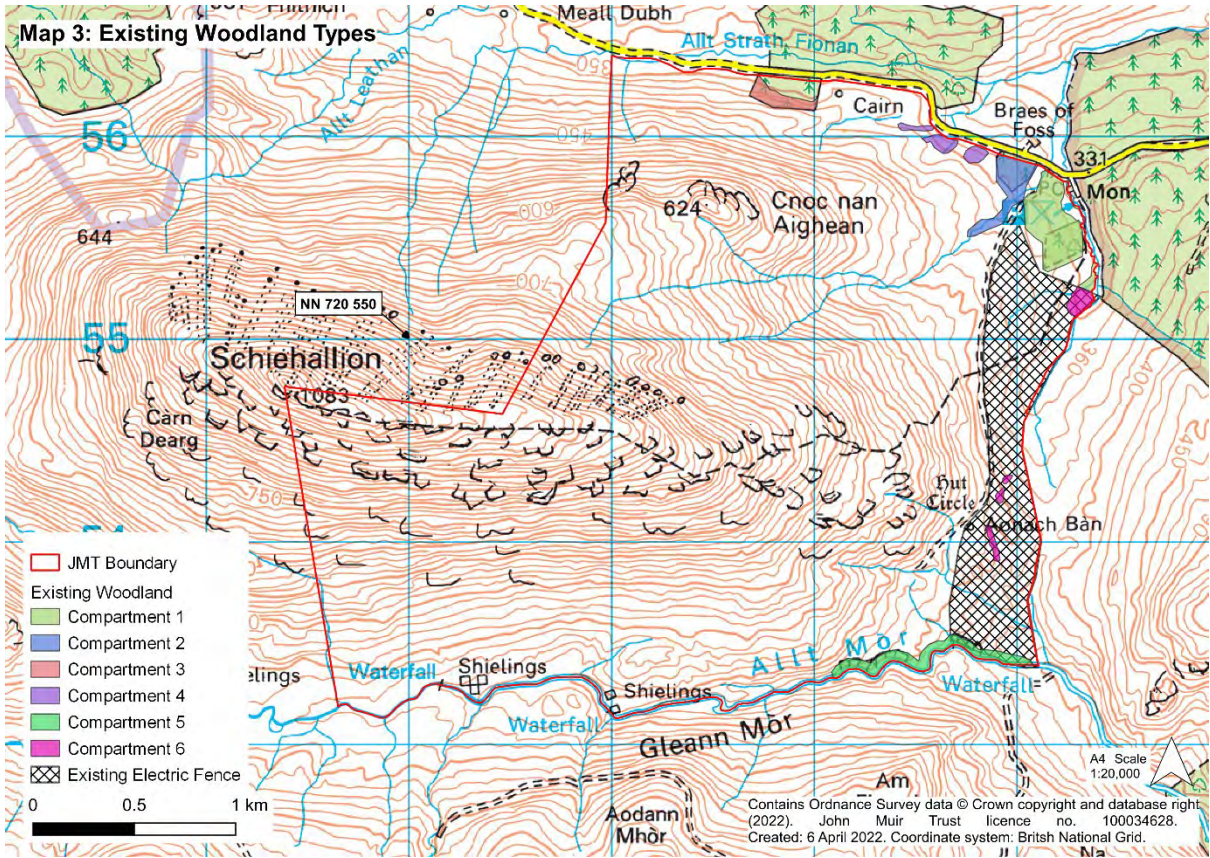

Map 1: Location of East Schiehallion Woodland in Context of the Wider Landscape

Map 2: East Schiehallion John Muir Trust Property Boundary

Map 4: Archaeological Features and Designations

Map 5: Woodland Management Objectives

Map 9: Proposed Fencing and Gates / Crossing Points