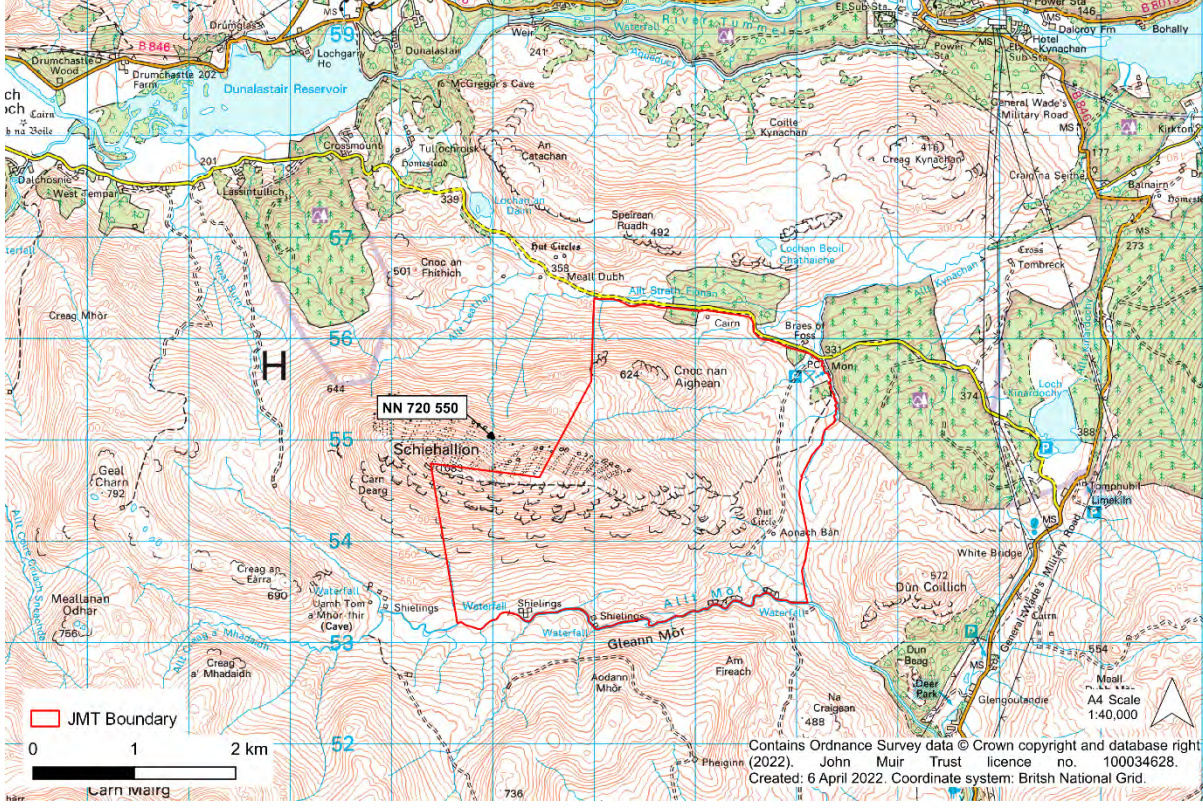

Map 1: Location of East Schiehallion Woodland in Context of the Wider Landscape

Map 2: East Schiehallion John Muir Trust Property Boundary

Map 4: Archaeological Features and Designations

Map 5: Woodland Management Objectives

Map 9: Proposed Fencing and Gates / Crossing Points