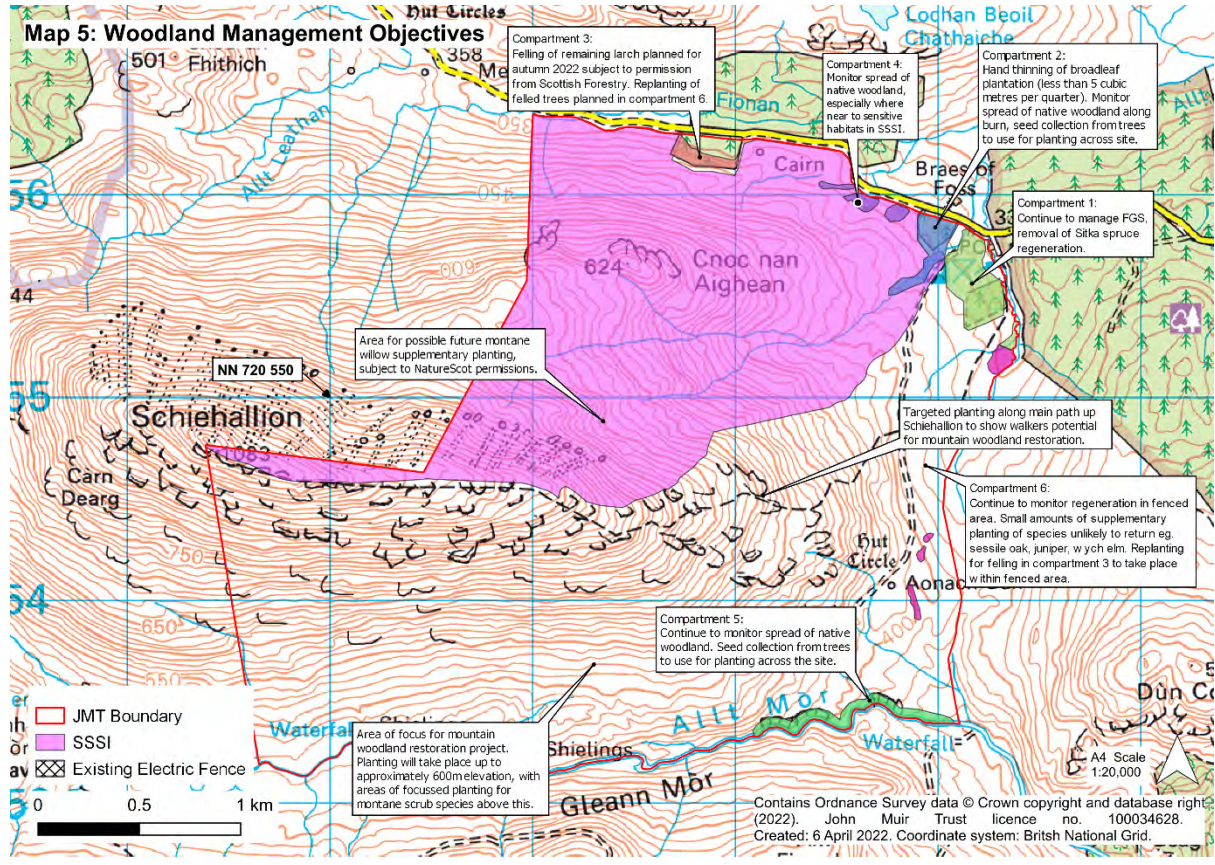

Map 1: Location of East Schiehallion Woodland in Context of the Wider Landscape

Map 2: East Schiehallion John Muir Trust Property Boundary

Map 4: Archaeological Features and Designations

Map 5: Woodland Management Objectives

Map 9: Proposed Fencing and Gates / Crossing Points