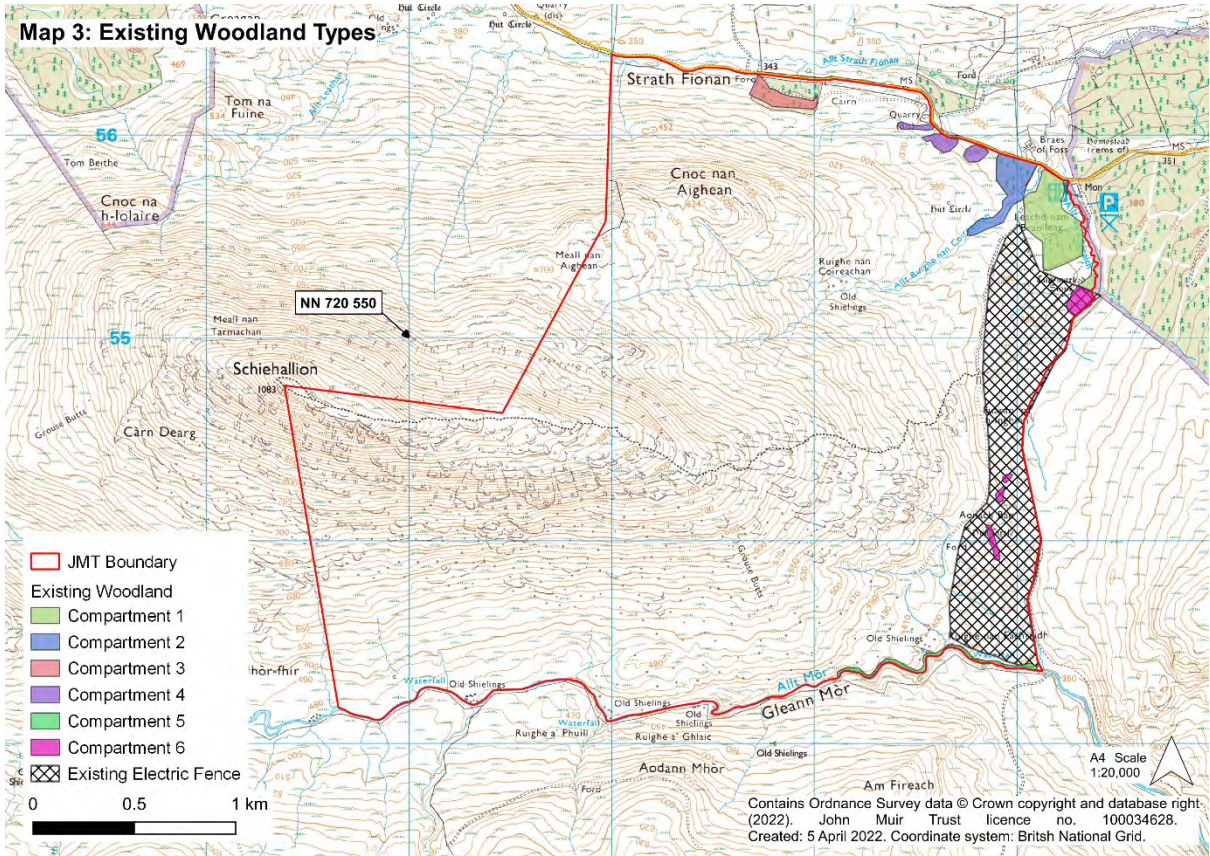

Map 1: Location of East Schiehallion Woodland in Context of the Wider Landscape

Map 2: East Schiehallion John Muir Trust Property Boundary

Map 4: Archaeological Features and Designations

Map 5: Woodland Management Objectives

Map 9: Proposed Fencing and Gates / Crossing Points