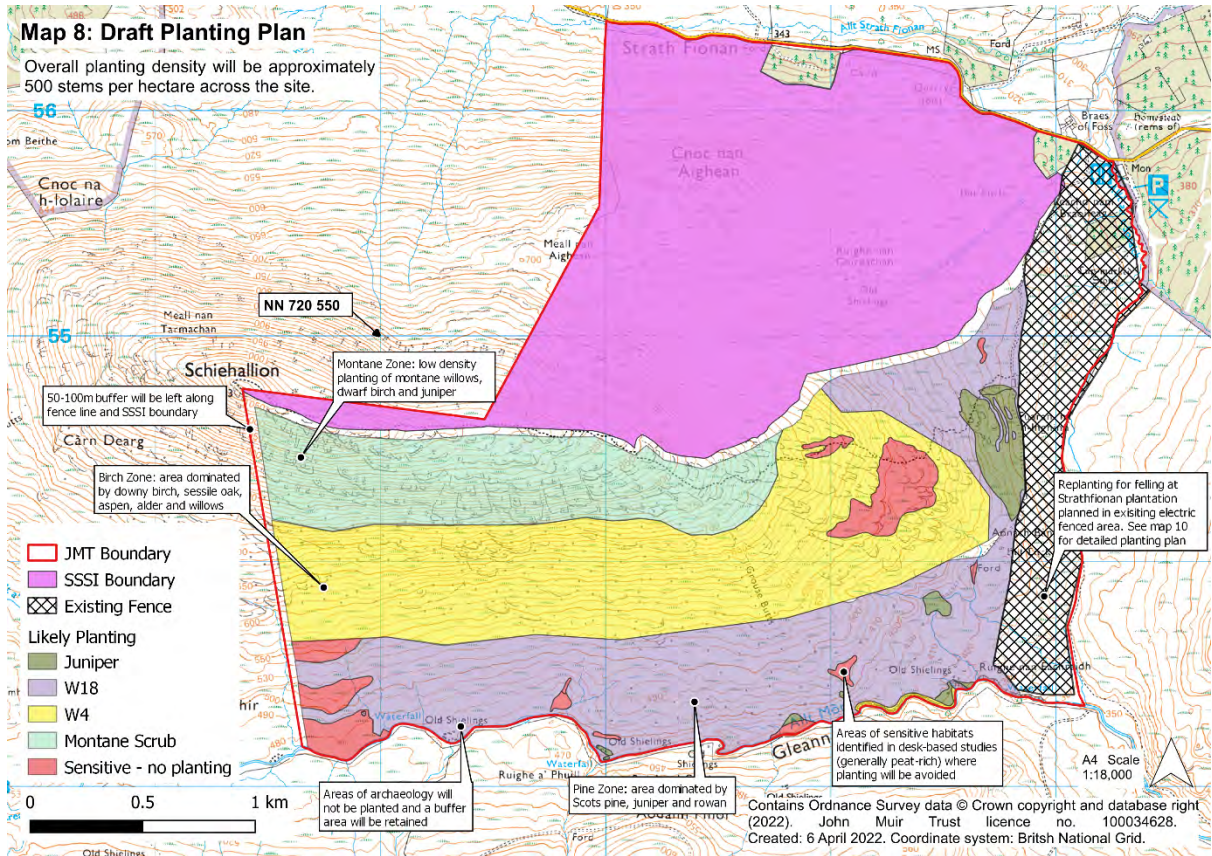

Map 1: Location of East Schiehallion Woodland in Context of the Wider Landscape

Map 2: East Schiehallion John Muir Trust Property Boundary

Map 4: Archaeological Features and Designations

Map 5: Woodland Management Objectives

Map 9: Proposed Fencing and Gates / Crossing Points