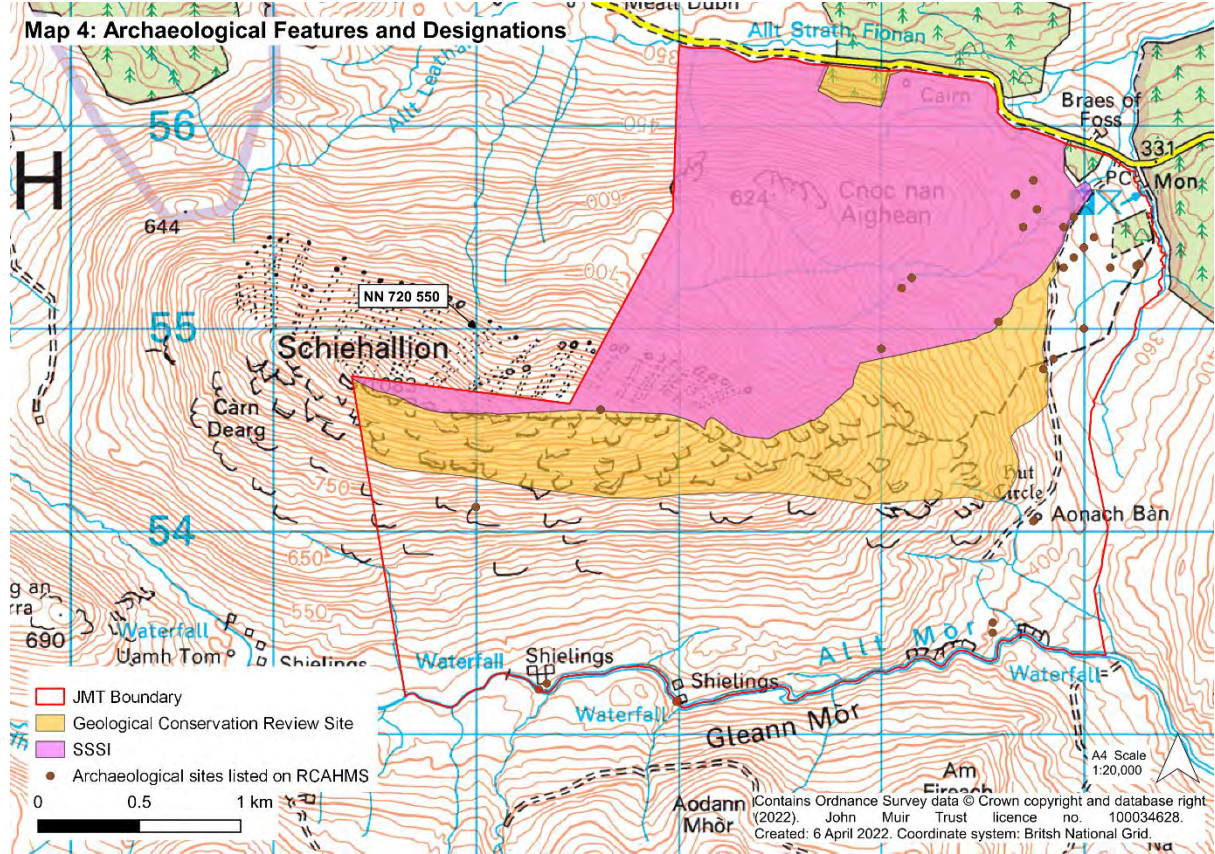

Map 1: Location of East Schiehallion Woodland in Context of the Wider Landscape

Map 2: East Schiehallion John Muir Trust Property Boundary

Map 4: Archaeological Features and Designations

Map 5: Woodland Management Objectives

Map 9: Proposed Fencing and Gates / Crossing Points